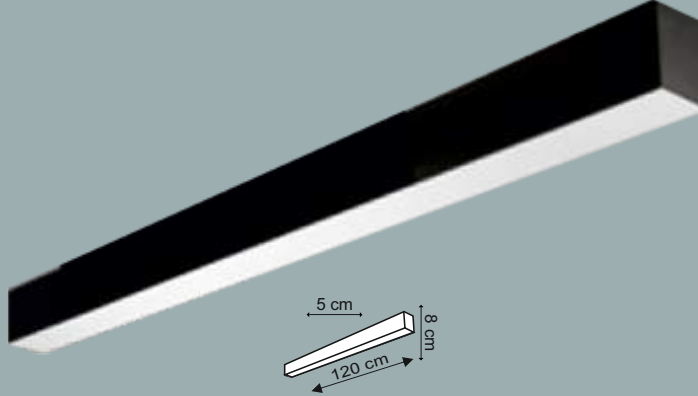

15.000

IP₂₇

220 V

SMD

8640 LM

1500₺

6500K
4000K
3200K

NS8150

90W

neos
DRIVER

SAMSUNG
LED CHIPS