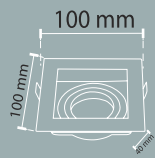

RECOMMENDED USAGE

HOME

OFFICE

HOSPITALITY

STORE

HOSPITAL

BANK