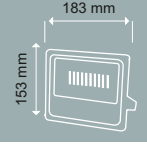

- 15.000
- IP66
- 16,50
- 220 V
- 20
- 390X528X188
- SMD

NS4050

520₺

50W