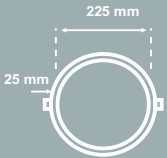

SIVA ÜSTÜ GLOP ARMATÜR

GLOP FIXTURES WITH SURFACE MOUNTED

NS2115

15W

170₺