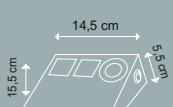

RECOMMENDED USAGE

HOME

PLAY GROUNDS

INDUSTRIAL AREAS

MANUFACTURING UNITS

STORE

WAREHOUSE

PARKING

CAMPING