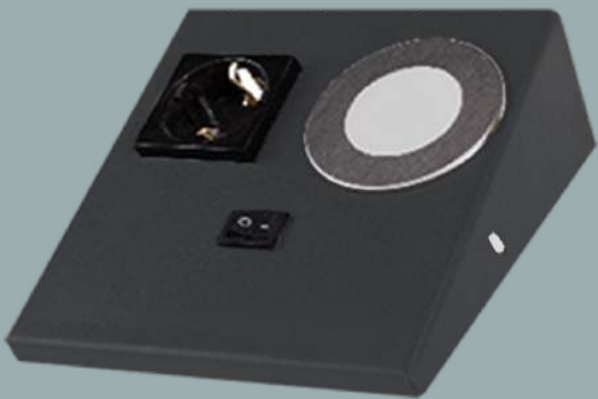

### SOCKET COUNTER LIGHTING

NS603

3W

395₺

6500K

3200K

240 LM

NS601