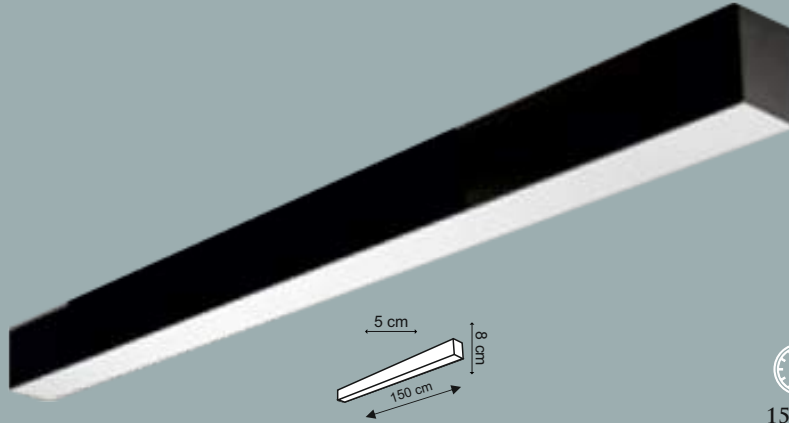

SMD

8640 LM

1500₺

6500K  
4000K  
3200K

NS8150

90W

neos  
DRIVER

SAMSUNG  
LED CHIPS