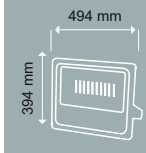

- 15.000
- IP66
- 5,05
- 220 V
- 1
- 435X365X110
- SMD

NS4300

5300₺

300W

- 6500K
- 4000K
- 3200K
- 28.000 LM

- 15.000
- IP66
- 7,60
- 220 V
- 1
- 510X400X120
- SMD

RECOMMENDED USAGE

- HOME
- PLAY GROUNDS
- INDUSTRIAL AREAS
- MANUFACTURING UNITS
- STORE
- WAREHOUSE
- PARKING