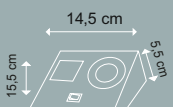

NS601

3W

575₺

6500K

3200K

240 LM