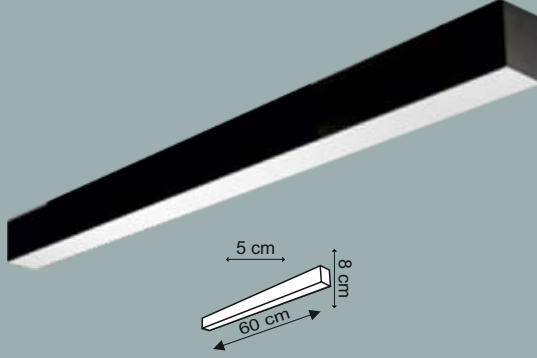

neos®

NS8060

36W

neos
DRIVER

SAMSUNG
LED CHIPS

15.000

IP₂₇

220 V

SMD

4320 LM

750₺

6500K
4000K
3200K

NS8120

72W

neos
DRIVER

SAMSUNG
LED CHIPS