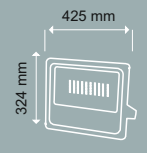

- 15.000
- IP66
- 5,05
- 220 V
- 1
- 435X365X110
- SMD

NS4300

5300₺

300W