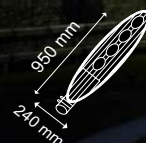

3320₺

6500K  
3200K  
6000 LM

RECOMMENDED USAGE

STREETS

MAIN ROADS

PARKING

PLAY  
GROUNDS

INDUSTRIAL  
AREAS